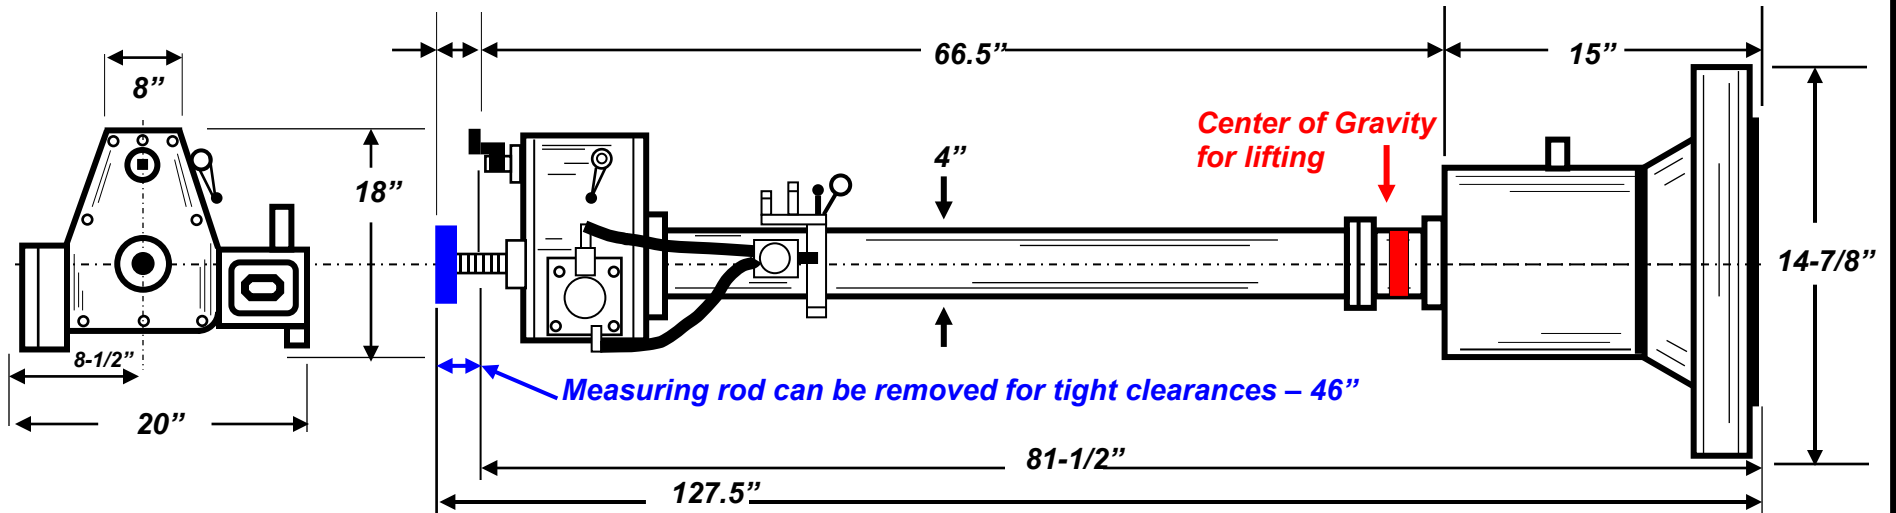

RJ Stacey - MODEL 660 HOT TAPPING MACHINE

Hot Tap Machine Ratings: 1,480 psig @ 100 degrees f / 700 psig @ 700 degrees f

MAXIMUM BORING BAR TRAVEL 42"

Base Machine estimated weight 455lb

Adaptor weights:

1) 4"	150#	57lb	300#	65lb	600#	80lb
2) 6"	150#	70lb	300#	95lb	600#	145lb
3) 8"	150#	85lb	300#	105lb	600#	150lb
4) 10"	150#	115lb	300#	155lb	600#	205lb
5) 12"	150#	170lb	300#	215lb	600#	315lb

Cutter and pilot combo weights range from 3lb to 45lb

Tel: 248-330-4707

email: ryan@rjstacey.com