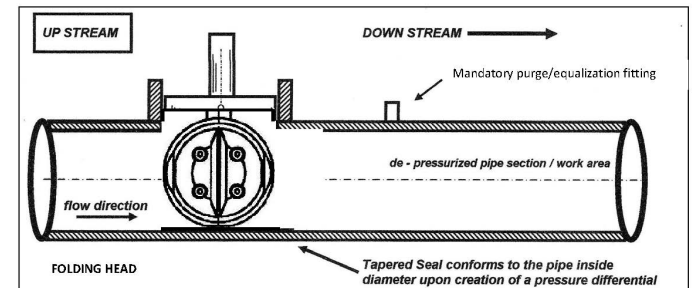

RJ Stacey Folding Head Plugging Machine Dimensions- for Class 150# 24 - 26"

Stopples Size	A	B	C	D	F	G	Total Weight
24"	10"	14"	36"	95"	24"	145"	1500 lbs.
26"	10"	14"	36"	95"	24"	145"	1500 lbs.

Dimensions shown are approximate, If you need exact dimensions, please contact us

Sandwich Valve

Size	Weight
16"	290 lbs.

Folding Head Plugging Machine

Tel: 248-330-4707 email: Ryan@rjstacey.com