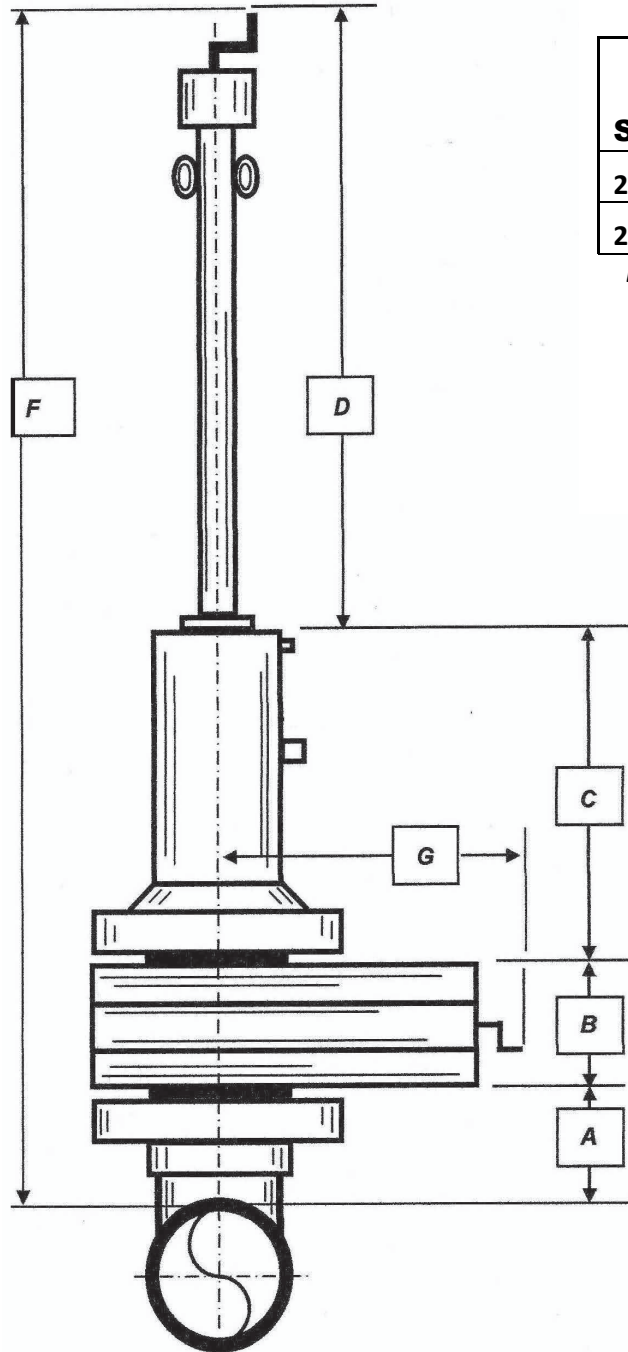

RJ Stacey Folding Head Plugging Machine Dimensions- for Class 150# 24 - 26"

Stopples Size	A	B	C	D	F	G	Total Weight
24"	10"	14"	36"	95"	24"	145"	1500 lbs.
26"	10"	14"	36"	95"	24"	145"	1500 lbs.

Dimensions shown are approximate, If you need exact dimensions, please contact us

Sandwich Valve

Size	Weight
16"	290 lbs.

Folding Head Plugging Machine

Tel: 248-330-4707 email: Ryan@rjstacey.com