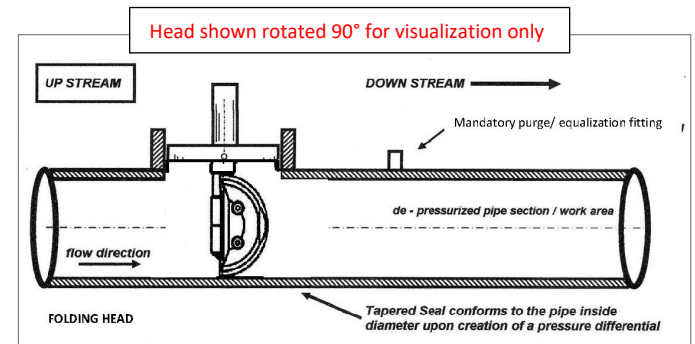

RJ Stacey Folding Head Plugging Machine Dimensions- for Class 150# 24 - 26"

Stopples Size	A	B	C	D	F	G	Total Weight
24"	10"	14"	36"	95"	24"	145"	1500 lbs.
26"	10"	14"	36"	95"	24"	145"	1500 lbs.

Dimensions shown are approximate, If you need exact dimensions, please contact us

Sandwich Valve

Size	Weight
16"	290 lbs.

Folding Head Plugging Machine

Tel: 248-330-4707 email: Ryan@rjstacey.com