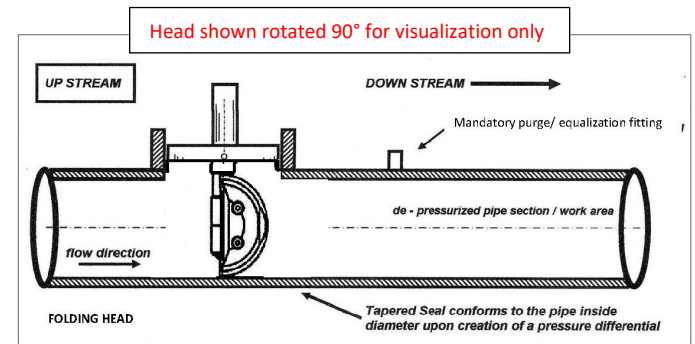

RJ Stacey Folding Head Plugging Machine Dimensions- for Class 150# 30 - 36"

Stopples Size	A	B	C	D	F	G	Total Weight
30"	10.75"	4.5"	96"	92"	201.25"	61"	1500 lbs.
32"	10.75"	4.5"	96"	92"	201.25"	61"	1500 lbs.
36"	10.75"	4.5"	96"	92"	210.25"	61"	1600 lbs.

Dimensions shown are approximate, If you need exact dimensions, please contact us

Sandwich Valve

Size	Weight
24"	375 lbs.

Folding Head Plugging Machine

Tel: 248-330-4707 email: Ryan@rjstacey.com