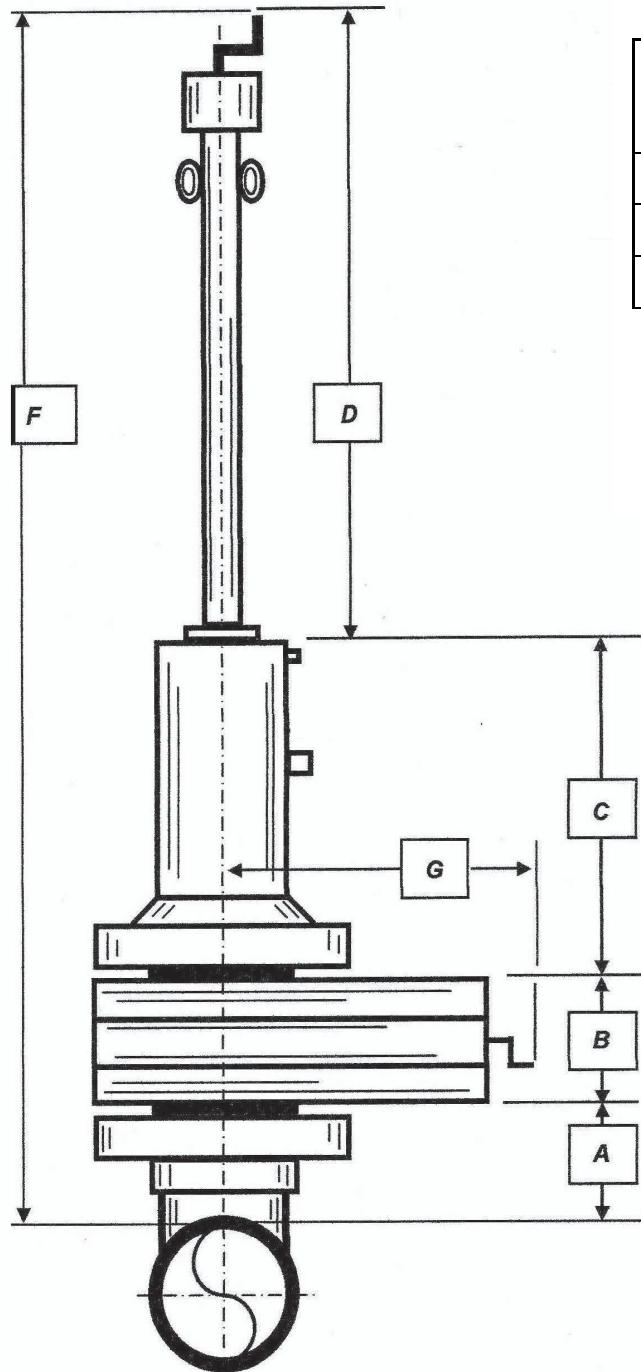

RJ Stacey Folding Head Plugging Machine Dimensions- for Class 150# 30 - 36"

Stopples Size	A	B	C	D	F	G	Total Weight
30"	10.75"	4.5"	96"	92"	201.25"	61"	1500 lbs.
32"	10.75"	4.5"	96"	92"	201.25"	61"	1500 lbs.
36"	10.75"	4.5"	96"	92"	210.25"	61"	1600 lbs.

Dimensions shown are approximate, If you need exact dimensions, please contact us

Sandwich Valve

Size	Weight
24"	375 lbs.

Folding Head Plugging Machine

Tel: 248-330-4707 email: Ryan@rjstacey.com