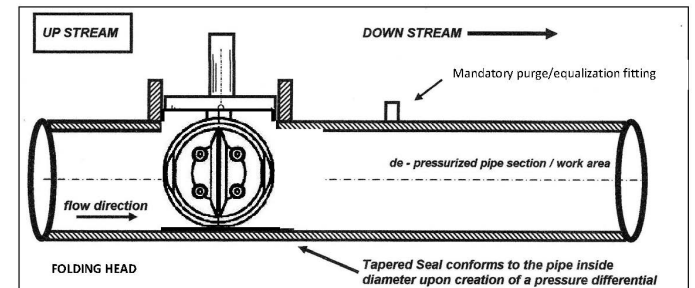

RJ Stacey Folding Head Plugging Machine Dimensions- for Class 150# 30 - 36"

Stopples Size	A	B	C	D	F	G	Total Weight
30"	10.75"	4.5"	96"	92"	201.25"	61"	1500 lbs.
32"	10.75"	4.5"	96"	92"	201.25"	61"	1500 lbs.
36"	10.75"	4.5"	96"	92"	210.25"	61"	1600 lbs.

Dimensions shown are approximate, If you need exact dimensions, please contact us

Sandwich Valve

Size	Weight
24"	375 lbs.

Folding Head Plugging Machine

Tel: 248-330-4707 email: Ryan@rjstacey.com